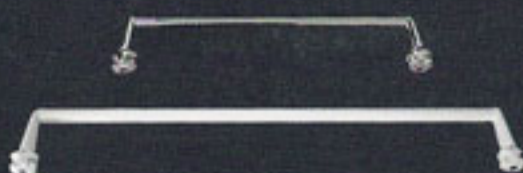

largh. ■ bianco ■ cromo
400 COD. A301B140 COD. A301C140
500 COD. A301B150 COD. A301C140
600 COD. A301B160 COD. A301C140

■ bianco COD. AT32B1
■ cromo COD. AT32C1